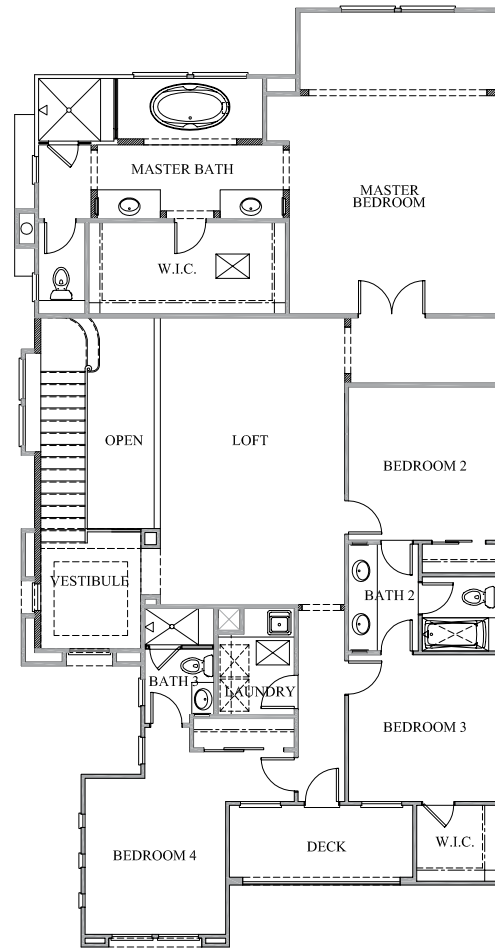

SECOND FLOOR