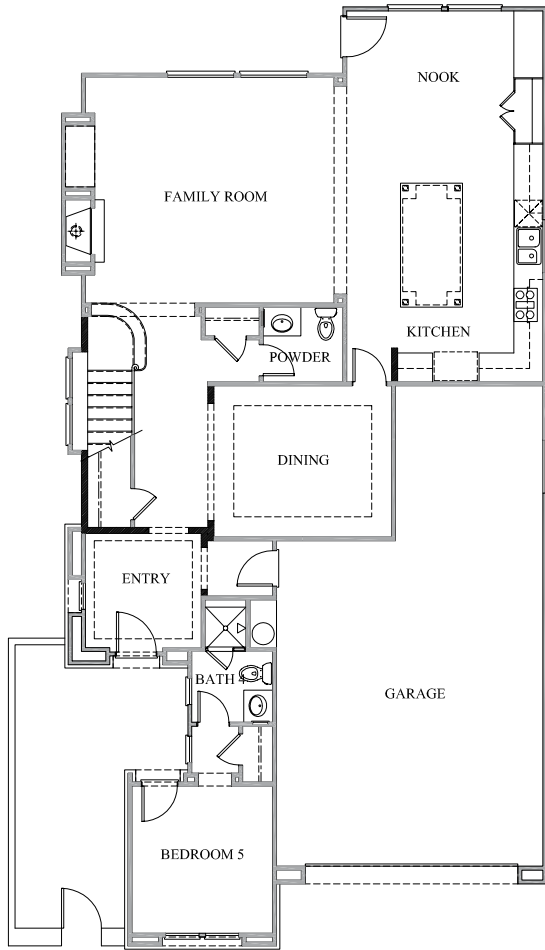

THE
· COLLECTION ·
Rembrandt

A R H O D E S R A N C H H O M E

PLAN 3431

- Two Story
- 3,431 Square Feet
- 5 Bedrooms
- 4 Bathrooms
- Powder Room
- 2-Car Garage
- Private Rear Yard

FIRST FLOOR