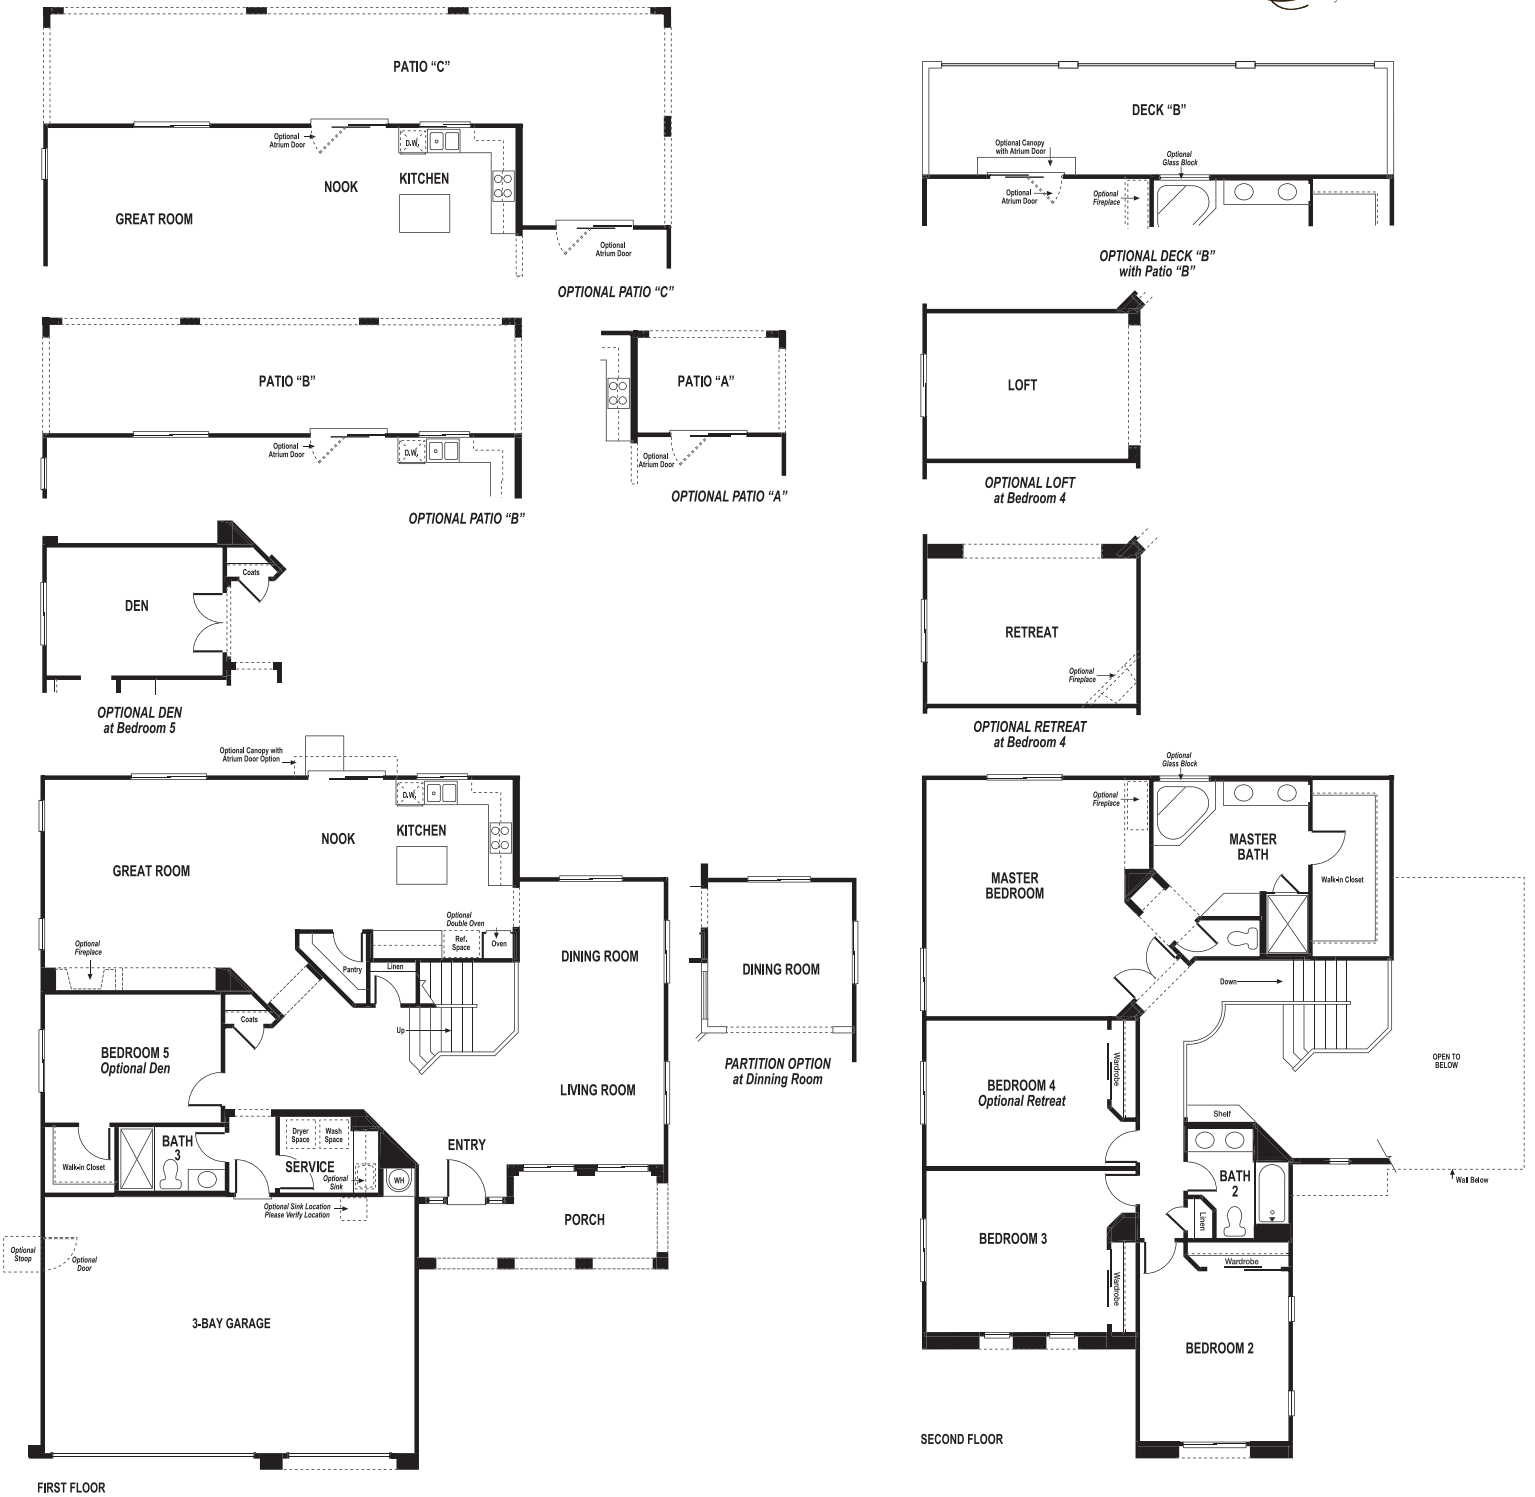

Preliminary

Residence 580

Two Story • Five Bedrooms • Optional Den • Optional Retreat • Optional Loft • Three Baths
3-Bay Garage • Approximately 3,060 Square Feet

In the interest of continuous product improvement and to meet the changing market conditions, Concordia Homes® reserves the right to modify maps, floorplans, exteriors, specifications, features, product type and price without prior notice or obligation. Attic access locations may vary from model home to production. All square footage is approximate. Please verify features in your favorite model with our sales representative.