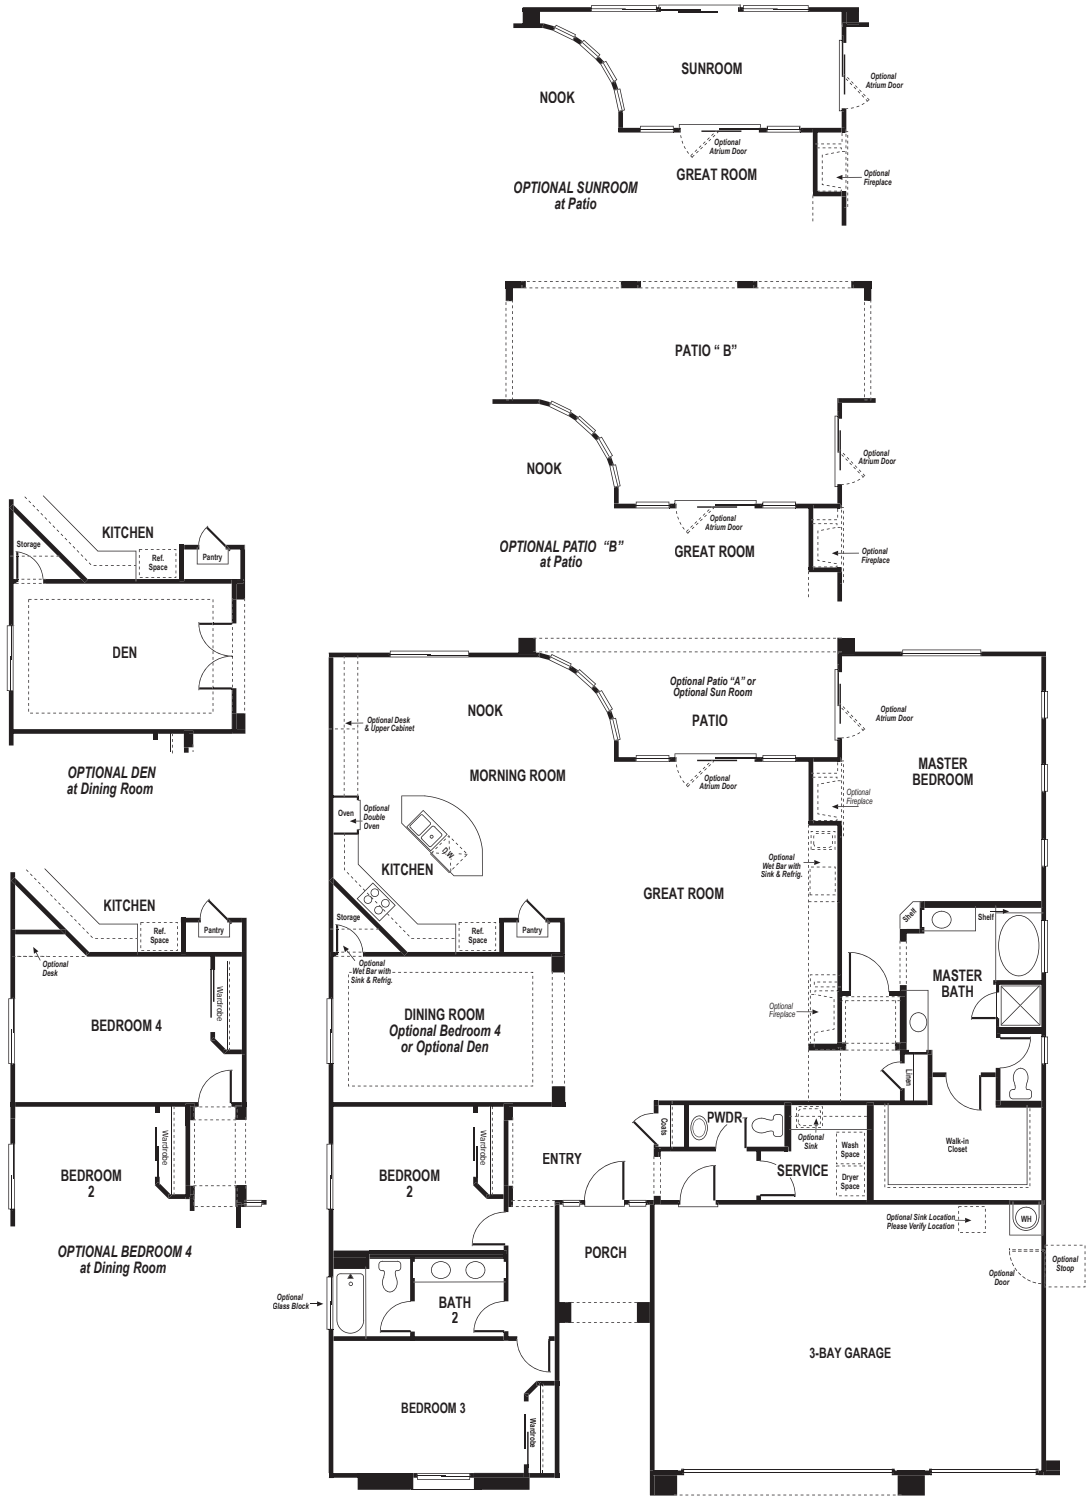

Preliminary
 Residence 570

Single Story • Three Bedrooms • Optional Bedroom 4 or Optional Den • Optional Sun Room
 Two Baths plus Powder • 3-Bay Garage • Approximately 2,548 Square Feet

In the interest of continuous product improvement and to meet the changing market conditions, Concordia Homes® reserves the right to modify maps, floorplans, exteriors, specifications, features, product type and price without prior notice or obligation. Attic access locations may vary from model home to production. All square footage is approximate. Please verify features in your favorite model with our sales representative.