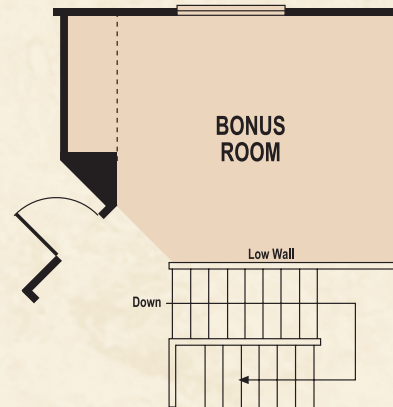

Aviano

by Concordia Homes

OPTIONAL BONUS ROOM
at Bedroom 3

FIRST FLOOR

SECOND FLOOR

Residence 403

Two-Story • Three Bedrooms • Optional Bonus Room • Two and One-Half Baths • Balcony
Single-Bay Garage • Approximately 1,420 Square Feet