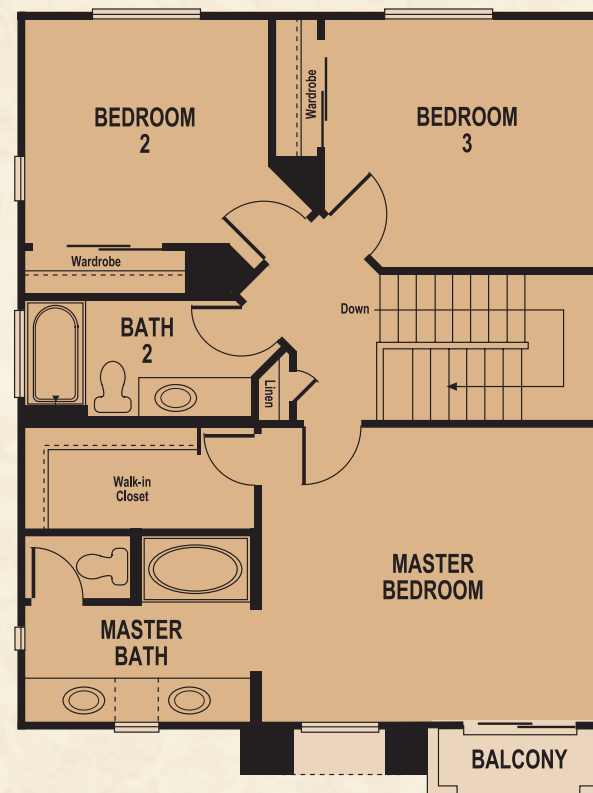

Aviano

by Concordia Homes

OPTIONAL BONUS ROOM
at Bedroom 3

FIRST FLOOR

SECOND FLOOR

Residence 403

Two-Story • Three Bedrooms • Optional Bonus Room • Two and One-Half Baths • Balcony
Single-Bay Garage • Approximately 1,420 Square Feet