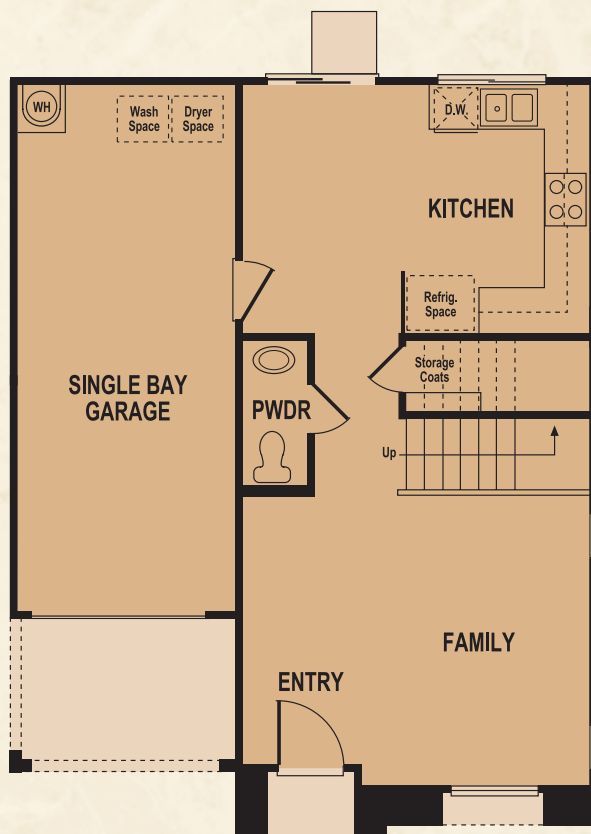

Aviano

by Concordia Homes

OPTIONAL BONUS ROOM
at Bedroom 3

FIRST FLOOR

SECOND FLOOR

Residence 403

Two-Story • Three Bedrooms • Optional Bonus Room • Two and One-Half Baths • Balcony
Single-Bay Garage • Approximately 1,420 Square Feet