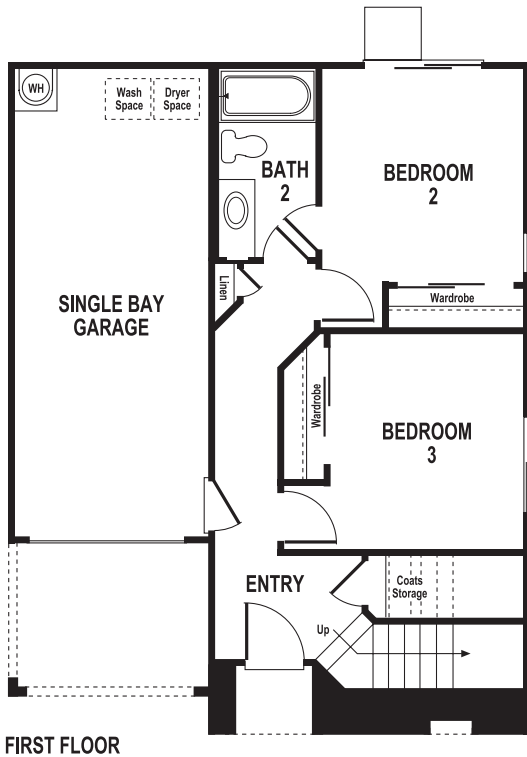

Preliminary

Residence 402

Aviano

by Concordia Homes

**Two-Story • Three Bedrooms • Optional Roommate Suite • Two Baths
Balcony • Single-Bay Garage • Approximately 1,379 Square Feet**

In the interest of continuous product improvement and to meet the changing market conditions, Concordia Homes® reserves the right to modify maps, floorplans, exteriors, specifications, features, product type and price without prior notice or obligation. Attic access locations may vary from model home to production. All square footage is approximate. Please verify features in your favorite model with our sales representative.