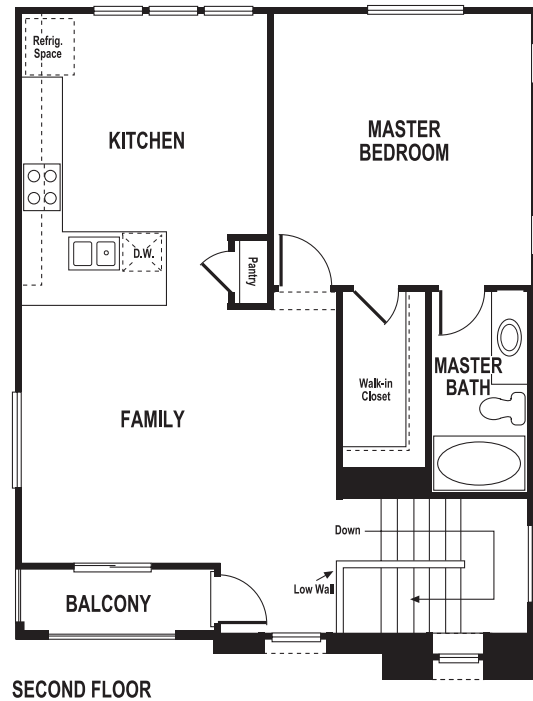

Preliminary

Residence 402

Aviano

by Concordia Homes

**Two-Story • Three Bedrooms • Optional Roommate Suite • Two Baths
Balcony • Single-Bay Garage • Approximately 1,379 Square Feet**

In the interest of continuous product improvement and to meet the changing market conditions, Concordia Homes® reserves the right to modify maps, floorplans, exteriors, specifications, features, product type and price without prior notice or obligation. Attic access locations may vary from model home to production. All square footage is approximate. Please verify features in your favorite model with our sales representative.