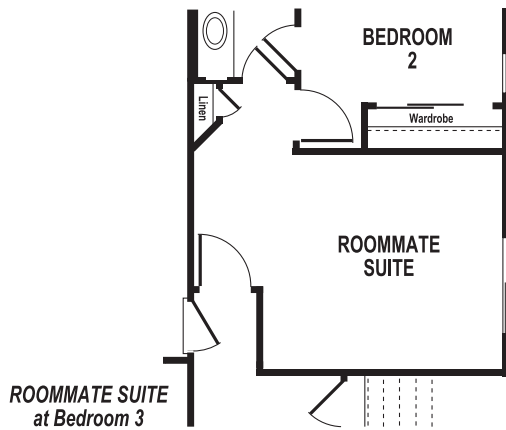

Preliminary

Residence 402

Aviano

by Concordia Homes

**Two-Story • Three Bedrooms • Optional Roommate Suite • Two Baths
Balcony • Single-Bay Garage • Approximately 1,379 Square Feet**

In the interest of continuous product improvement and to meet the changing market conditions, Concordia Homes® reserves the right to modify maps, floorplans, exteriors, specifications, features, product type and price without prior notice or obligation. Attic access locations may vary from model home to production. All square footage is approximate. Please verify features in your favorite model with our sales representative.