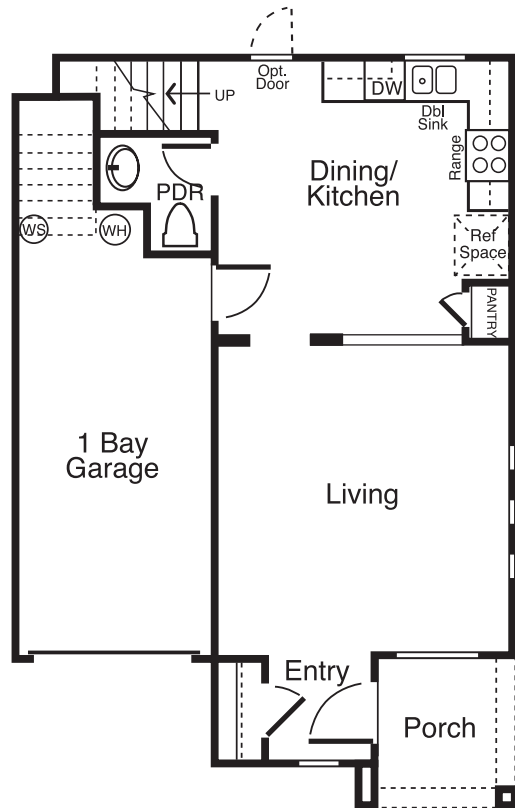

Second Floor Plan A

First Floor Plan A & B

Second Floor Plan B

**Mesa Verde**

**Spirit • 1,181 sq. ft. • 2 Bedrooms • 2 1/2 Bathrooms • Optional Deck**