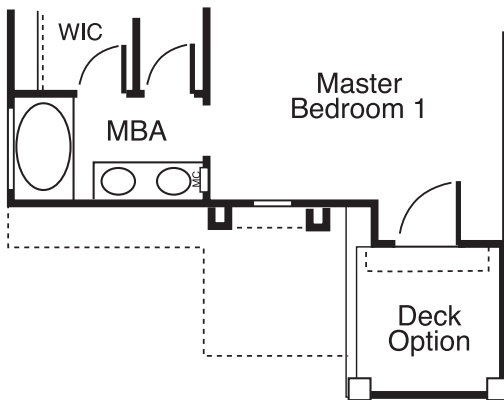

Second Floor Plan A

First Floor Plan A & B

Second Floor Plan B

**Mesa Verde**

**Spirit • 1,181 sq. ft. • 2 Bedrooms • 2 1/2 Bathrooms • Optional Deck**