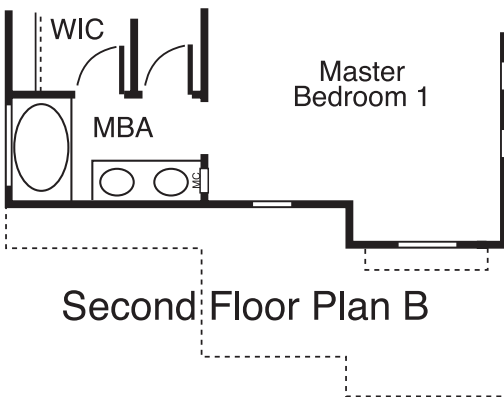

Second Floor Plan A

First Floor Plan A & B

Second Floor Plan B

**Mesa Verde**

**Spirit • 1,181 sq. ft. • 2 Bedrooms • 2 1/2 Bathrooms • Optional Deck**