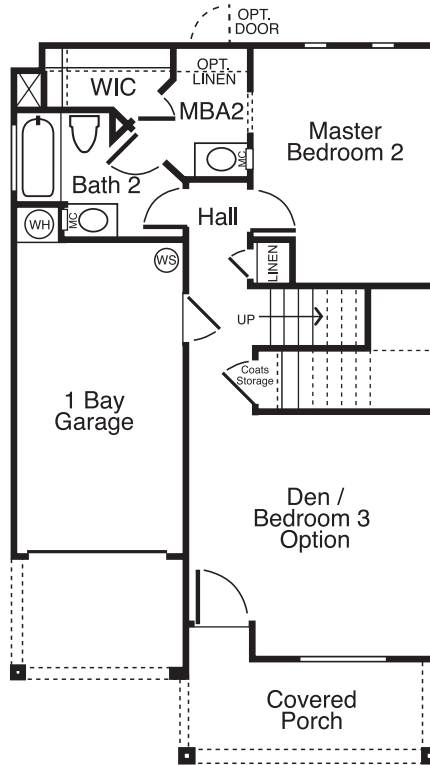

Second Floor Plan A

First Floor Plan A & B

Second Floor Plan B

M Bath Option

Bedroom 3 Option

Mesa Verde

Serenity • 1,460 sq. ft. • 2 Bedrooms • 2 1/2 Bathrooms • Optional Bedroom 3