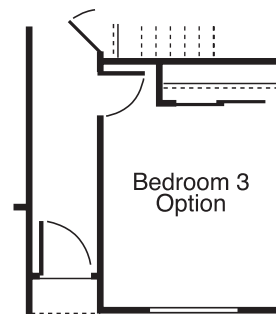

Second Floor Plan A

First Floor Plan A & B

Second Floor Plan B

M Bath Option

Bedroom 3 Option

Mesa Verde

Serenity • 1,460 sq. ft. • 2 Bedrooms • 2 1/2 Bathrooms • Optional Bedroom 3