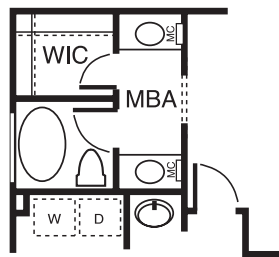

Second Floor Plan A

First Floor Plan A & B

Second Floor Plan B

M Bath Option

Bedroom 3 Option

Mesa Verde

Serenity • 1,460 sq. ft. • 2 Bedrooms • 2 1/2 Bathrooms • Optional Bedroom 3