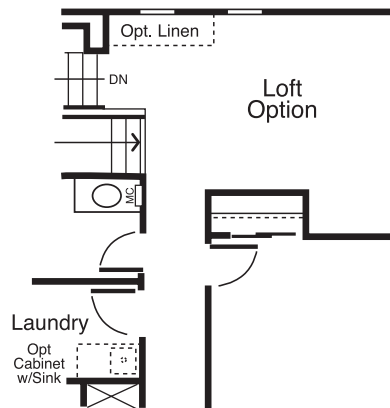

Second Floor Plan A

First Floor Plan A & B

Second Floor Plan B

Loft & Laundry Cabinet Options

Mesa Verde

Legacy • 1,540 sq. ft. • 3 Bedrooms • 2 1/2 Bathrooms • Optional Loft & Deck