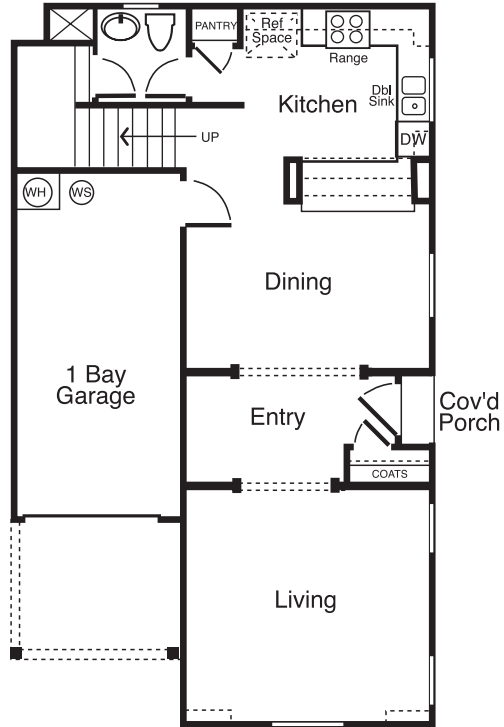

Second Floor Plan A

First Floor Plan A & B

Second Floor Plan B

Loft & Laundry Cabinet Options

Mesa Verde

Legacy • 1,540 sq. ft. • 3 Bedrooms • 2 1/2 Bathrooms • Optional Loft & Deck