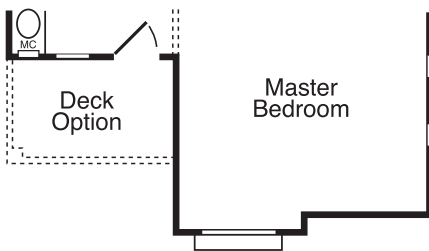

Second Floor Plan A

First Floor Plan A & B

Second Floor Plan B

Loft & Laundry Cabinet Options

**Mesa Verde**

Legacy • 1,540 sq. ft. • 3 Bedrooms • 2 1/2 Bathrooms • Optional Loft & Deck