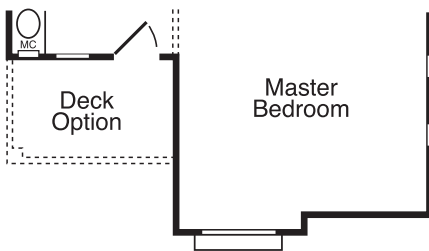

Second Floor Plan A

First Floor Plan A & B

Second Floor Plan B

Loft & Laundry Cabinet Options

Mesa Verde

Legacy • 1,540 sq. ft. • 3 Bedrooms • 2 1/2 Bathrooms • Optional Loft & Deck