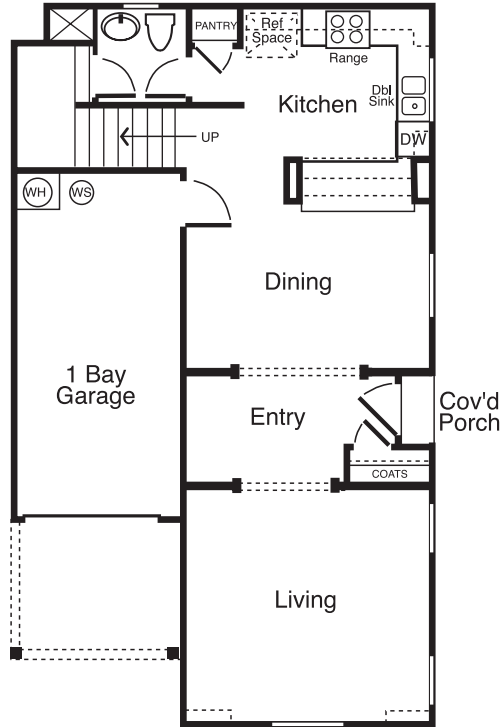

Second Floor Plan A

First Floor Plan A & B

Second Floor Plan B

Loft & Laundry Cabinet Options

**Mesa Verde**

Legacy • 1,540 sq. ft. • 3 Bedrooms • 2 1/2 Bathrooms • Optional Loft & Deck