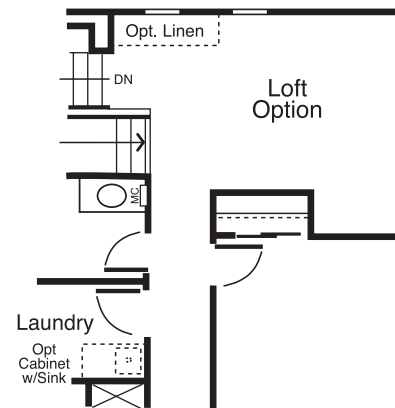

Second Floor Plan A

First Floor Plan A & B

Second Floor Plan B

Loft & Laundry Cabinet Options

**Mesa Verde**

Legacy • 1,540 sq. ft. • 3 Bedrooms • 2 1/2 Bathrooms • Optional Loft & Deck