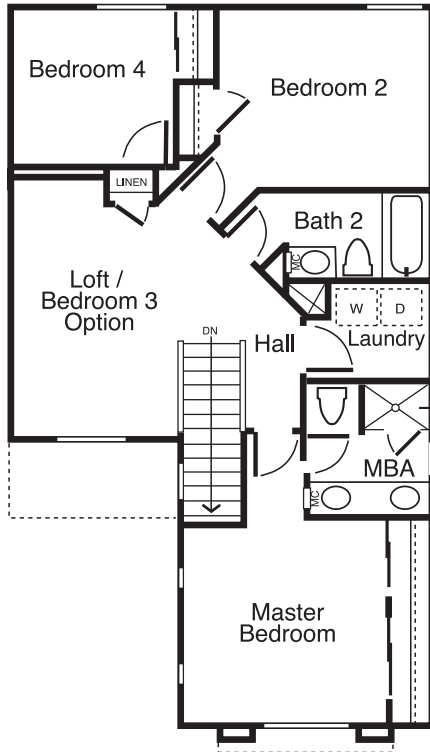

Bedroom 3 Option

Second Floor Plan A

First Floor Plan A & B

Deck Option

Second Floor Plan B

MBA 2 Option

Bonus Room Option

Mesa Verde

Dreamcatcher • 1,419 sq. ft. • 3 Bedrooms • 2 1/2 Bathrooms • Optional Bonus Room and Bedroom 4