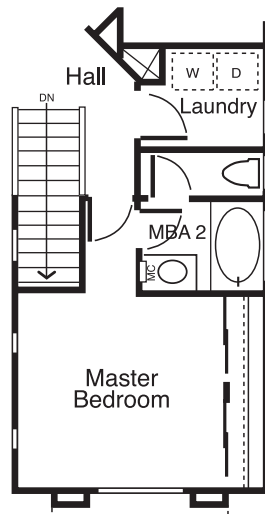

Bedroom 3 Option

Second Floor Plan A

First Floor Plan A & B

Deck Option

Second Floor Plan B

MBA 2 Option

Bonus Room Option

Mesa Verde

Dreamcatcher • 1,419 sq. ft. • 3 Bedrooms • 2 1/2 Bathrooms • Optional Bonus Room and Bedroom 4