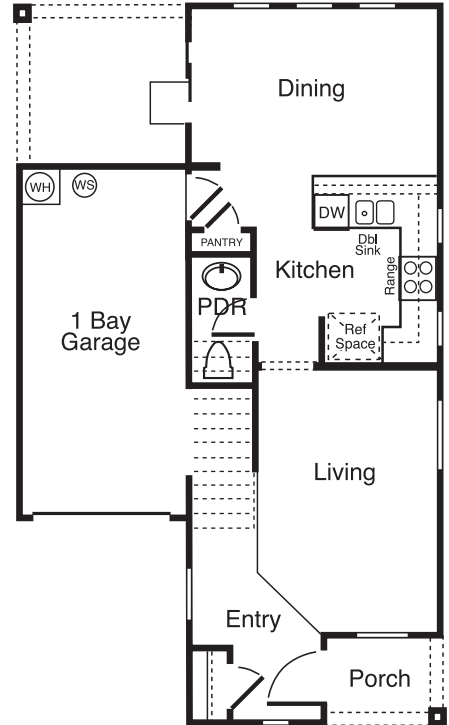

Bedroom 3 Option

Second Floor Plan A

First Floor Plan A & B

Deck Option

Second Floor Plan B

MBA 2 Option

Bonus Room Option

Mesa Verde

Dreamcatcher • 1,419 sq. ft. • 3 Bedrooms • 2 1/2 Bathrooms • Optional Bonus Room and Bedroom 4