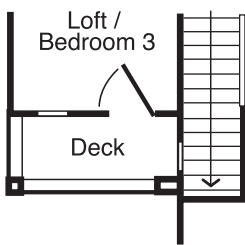

Bedroom 3 Option

Second Floor Plan A

First Floor Plan A & B

Deck Option

Second Floor Plan B

MBA 2 Option

Bonus Room Option

Mesa Verde

Dreamcatcher • 1,419 sq. ft. • 3 Bedrooms • 2 1/2 Bathrooms • Optional Bonus Room and Bedroom 4