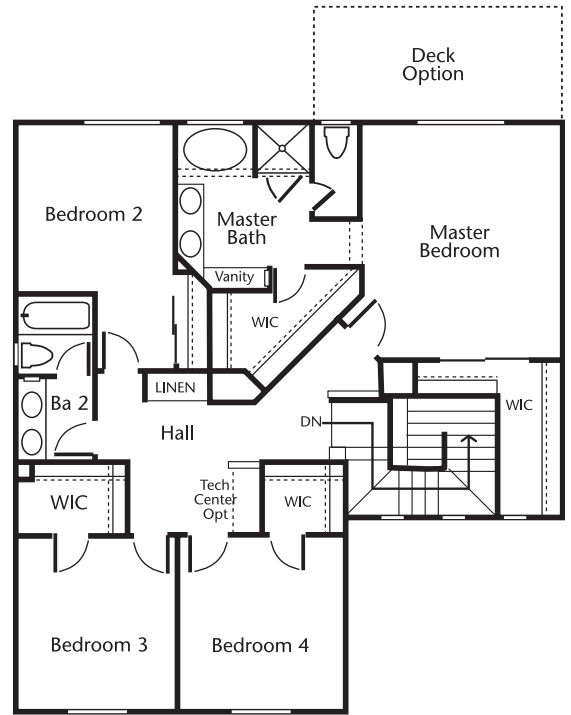

First Floor Plan A

Second Floor Plan A B & C

Casita Option A

Indigo Run
Cobalt • 2,918 sq. ft. • 5 Bedrooms • 3 Bathrooms • Optional Casita