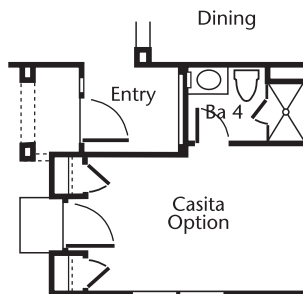

First Floor Plan A

Second Floor Plan A B & C

Casita Option A

Indigo Run
Cobalt • 2,918 sq. ft. • 5 Bedrooms • 3 Bathrooms • Optional Casita