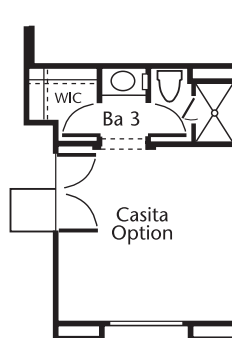

First Floor

Second Floor

Second Floor Plan C

Indigo Run

Azure • 2,445 sq. ft. • 4 Bedrooms • 2 1/2 Bathrooms • Optional Casita and Retreat