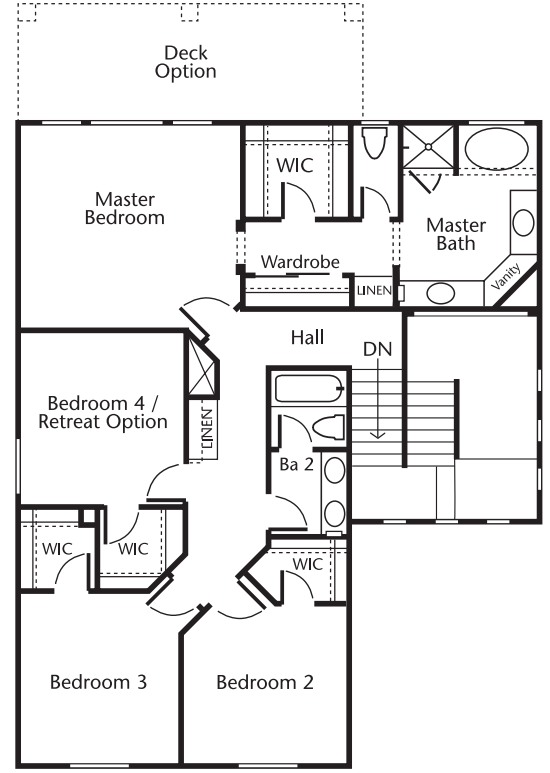

First Floor

Second Floor

Second Floor Plan C

Indigo Run

Azure • 2,445 sq. ft. • 4 Bedrooms • 2 1/2 Bathrooms • Optional Casita and Retreat