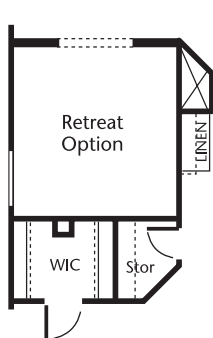

First Floor

Second Floor

Second Floor Plan C

Indigo Run

Azure • 2,445 sq. ft. • 4 Bedrooms • 2 1/2 Bathrooms • Optional Casita and Retreat